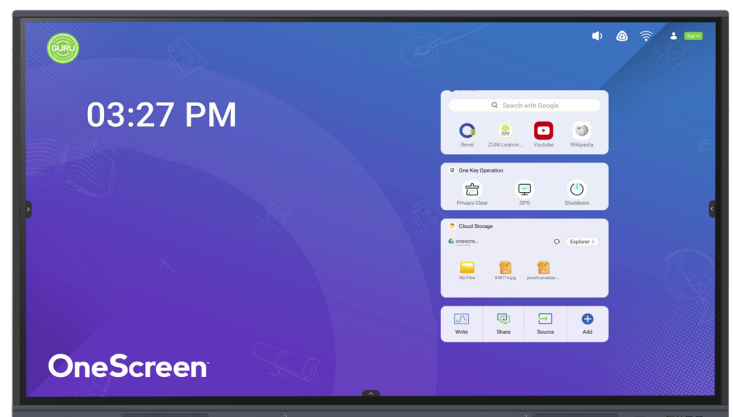

## OneScreen Touchscreen TL7

More momentum.  
Less wasted time.

Screens that fit your work flow.

- Interoperable with prominent networking, conferencing, and task management platforms
- Personalize your home screen with short cuts to favourite apps
- Supports devices that are using Google, Microsoft and Apple platforms
- Pull from and save content to your cloud drive from anywhere in the screen

### Software & Services

<b>Interactive Whiteboard</b>	OneScreen Write is a powerful annotation tool with cloud drive integration, built-in browser and smart tools.
<b>Device Management</b>	OneScreen Central provides cloud-based multi-device management, messaging to multiple devices, apps and settings management.
<b>Screen Sharing</b>	OneScreen Share allows multi-device screen share and streaming. Up to 9 devices supported (iOS, Android, Windows, Chrome, MacOS).
<b>User Profiles and Cloud drive</b>	OneScreen Accounts help you create customized profiles that integrate with Google and Microsoft Cloud drives.
<b>Video Conferencing and Collaboration</b>	OneScreen Hype video conferencing with screen sharing, recording, translation/transcription & more.
<b>Document Viewer</b>	WPS Office allows you to access Word, Excel, PPT, PDF files etc.
<b>Multi-tasking</b>	Open multiple apps in split screen or popup windows.
<b>Engagement Tools</b>	Freeze frame, screen recorder, screen capture, spotlight, polling, and intelligent gestures.
<b>Administration/IT Tools</b>	Settings lock, OTA firmware updates, Centralized control, Network settings lock, screen lock and device cloning.